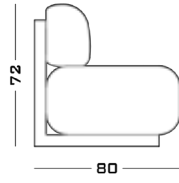

Yoshida Lounge Chair

Year 2021

Cod. YSH1S