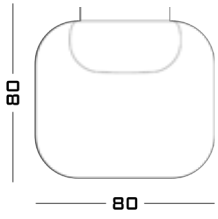

Yoshida Lounge Chair

Year 2021

Cod. YSH1S