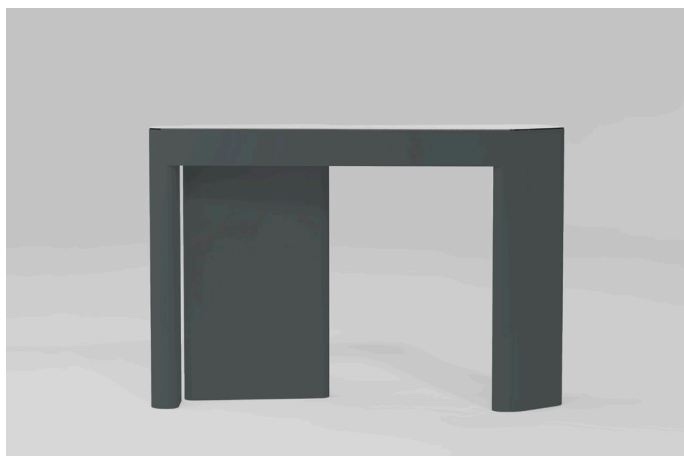

# Kara Console

---

Year 2024

---

KARA is a console centered on the acceptance of imperfection. An alluring, surprising shape of top is not only accepted but embellished and developed by the protruding legs that learn their shape and position from the top. The top and legs of the console are unified and

act as one piece; the combination of which is a console that is unequivocally singular. Kara is available with a mirrored top to highlight the unique shape that it possesses and is available lacquered in both matte and high gloss versions.