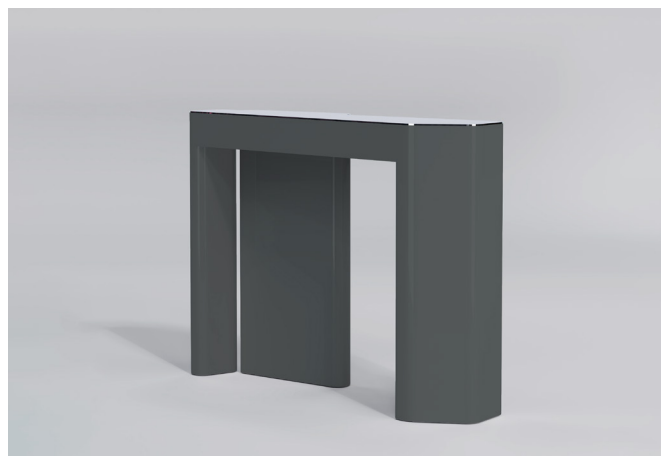

02

Finishes

Wood Lacquered

Lacquered Matte
Lacquered Glossy

Mirror

Extra-clear Mirror

Dimensions

Cod. KARA

119 W x 29 D x 80,5 H

Possible Customisation

Measures

Width
Depth
Height